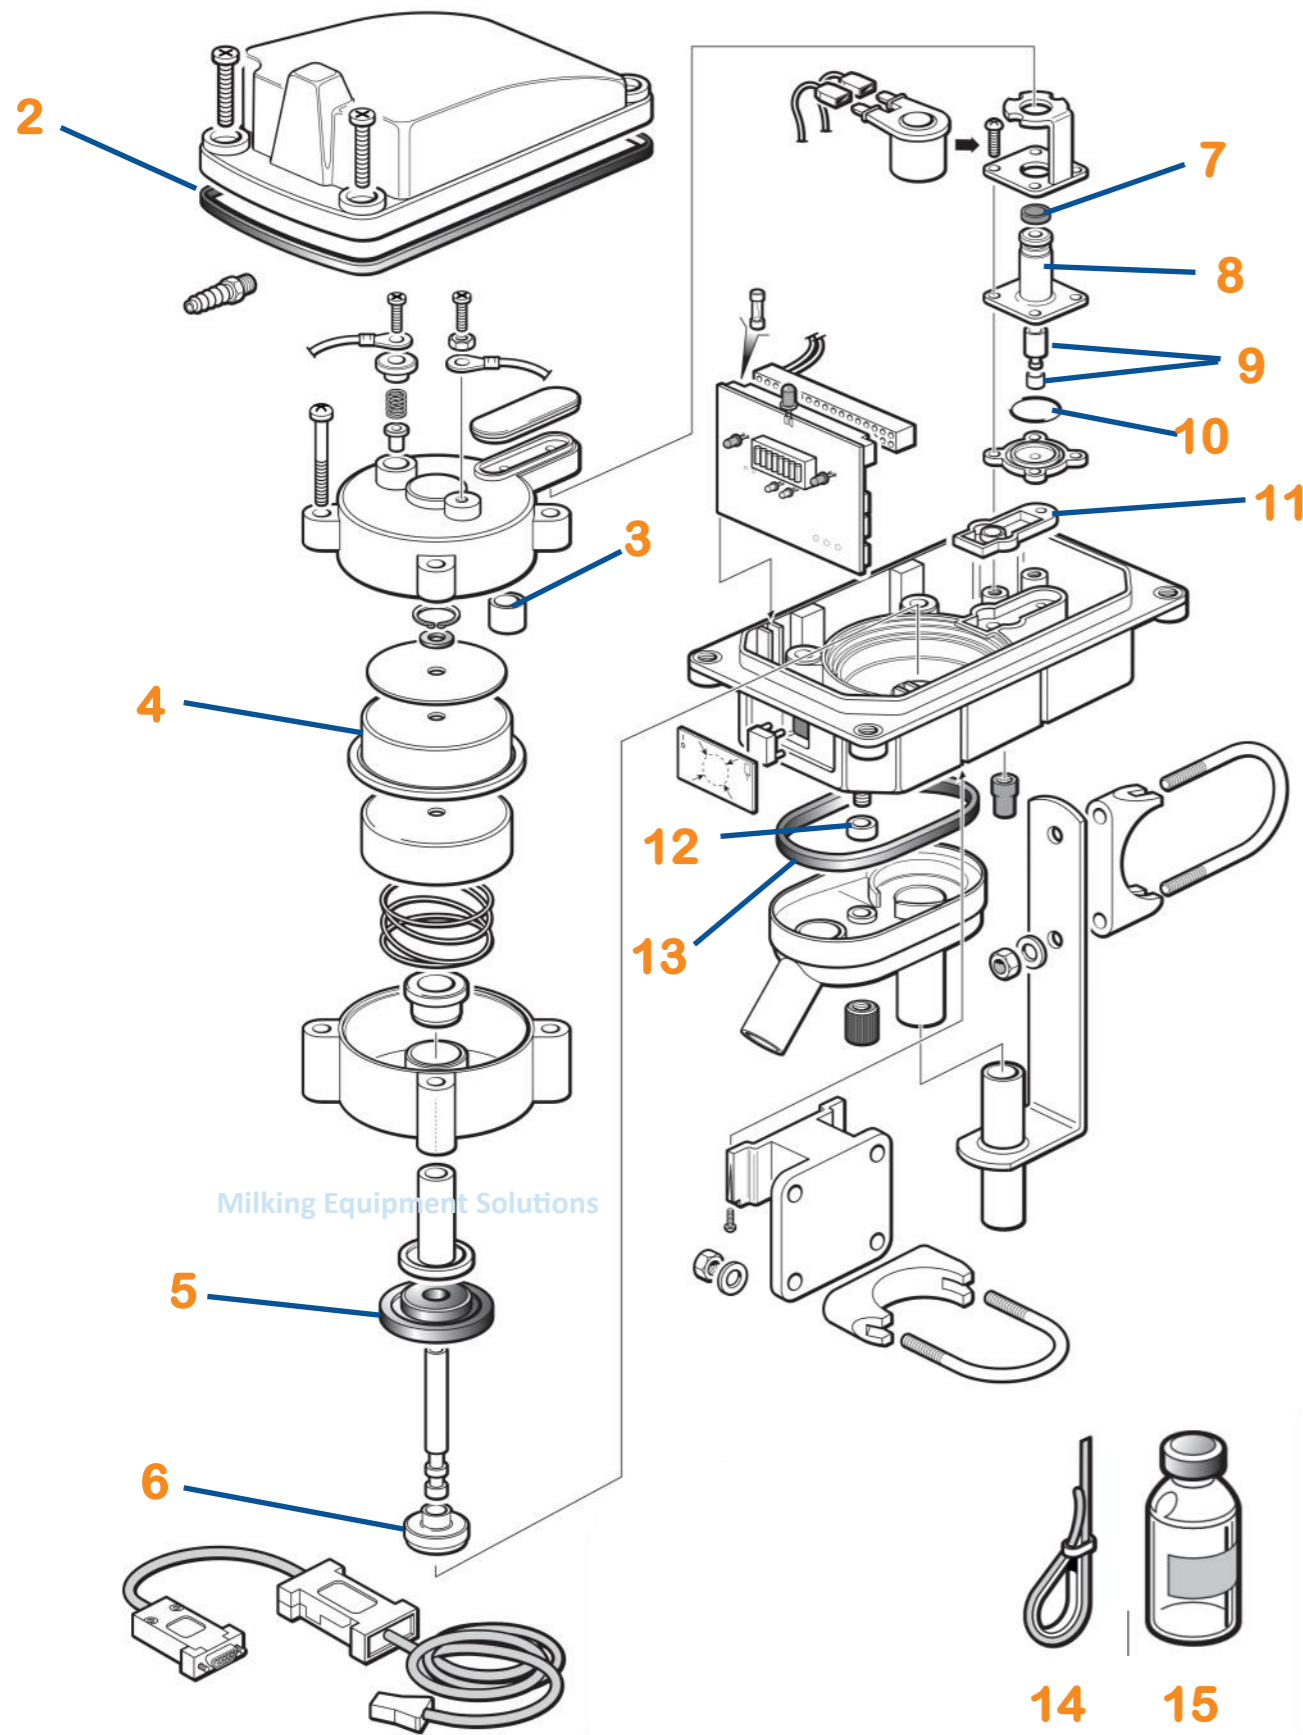

## SERVICE PARTS FOR SENSOR 3

### EVERY 12 MONTHS

CLEAN RAM CONTACTS, PISTON, SHUTTLES & CHIMNEY  
 CLEAN SENOR CHIMNEY & SHUTTLE  
 TEST SYSTEM

- 1** **Sensor 3**  
615330 - Cow Blue  
613085 - Cow Grey  
612965 - Cow Orange  
615326 - Cow Blue  
613475 - Cow Goat Grey  
613476 - Goat Orange
- 2** 302463 - Seal Cap  
 REPLACE EVERY 3 YEARS
- 3** 612916 - Upper Airway Seal  
 REPLACE EVERY 3 YEARS
- 4** 607985 - Upper Diaphragm  
 REPLACE EVERY 2 YEARS
- 5** 607986 - Lower Diaphragm  
 REPLACE EVERY 2 YEARS
- 6** 608052 - Valve for Isolator  
 REPLACE EVERY 3 YEARS
- 7** 612911 - O-ring (small)  
 REPLACE EVERY 3 YEARS
- 8** 608124 - Chimney  
608125 - Pack of 6  
 REPLACE EVERY 3 YEARS
- 9** 615703 - Shuttle and seal, plain  
607832 - Shuttle and seal (pack of 6)  
 REPLACE EVERY 3 YEARS
- 10** 607759 - O-ring (large)  
 REPLACE EVERY 3 YEARS
- 11** 612917 - Lower Airway Seal  
 REPLACE EVERY 3 YEARS
- 12** 608043 - Shaft Seal  
 REPLACE EVERY 3 YEARS
- 13** 608042 - Milk Chamber Seal  
 REPLACE EVERY 3 YEARS
- 14** 607807 - Extension Cord (pack of 5)  
 REPLACE EVERY 2 YEARS
- 15** 613023 - Silicone Lubricant 100ml  
 REPLACE EVERY 12 MONTHS