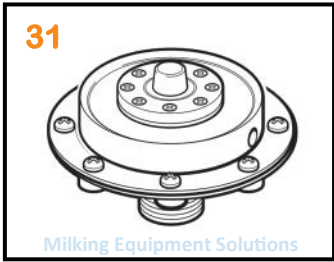

VACUUM REGULATOR 7000l/min

- | | |
|------------------------------------------------------------------------------------------------------------------------------------------------------------------------------------------------------------------------------------------------------------------------------------------------------|---------------------------------------------------------|
| 1 7000l/m Vacuum Regulators
615476 - Blue
608352 - Orange
615074 - Grey
615475 - Green
613679 - Alt. Blue | 14 613216 - Brass Disk 19mm |
| 2 Slave Unit | 15 608335 - Pilot Valve Base |
| 3 608339 - Balance Tube | 16 608353 - Disk for Pilot Valve |
| 4 607533 - Nylon Tube | 17 608354 * - Pilot Valve |
| 5 608346 - Nylon Screw | 18 608342 * - O Ring |
| 6 615501 - Drilled Cover Blue
615073 - Drilled Cover Grey
613274 - Drilled Cover Orange
615500 - Drilled Cover Green
613703 - Alt Flat Cover Grey
613225 - Alt Flat Cover Blue | 19 608341 * - O Ring, small |
| 7 608345 * - Cleaner Element | 20 608340 - Screws 4.8mm x 16B |
| 8 613214 - Grub Screw | 21 608357 - Top Moulding |
| 9 608349 - Top Moulding | 22 608355 * - Foam Ring |
| 10 613215 - Screw 20mm - x 6 | 23 613219 - Vented Valve Screw |
| 11 613223 - Nozzle 12.6mm | 24 613220 - Washer |
| 12 608347 - Spring Valve | 25 613221 - Plastic Holder 56mm |
| 13 608344 * - Diaphragm | 26 608338 * - Main Diaphragm |
| | 27 608348 * - Main Valve |
| | 28 613222 - Base |
| | 29 608350 - Clean Air Moulding |
| | 30 608351 * - Filter |
| | 608547 * - 7,000 Service Kit |

VACUUM REGULATOR SLAVE

- 31** Slave Unit - part of..
 - [615476](#) - Vacuum 7000 l/min Regulator Blue
 - [615074](#) - Vacuum 7000 l/min Regulator Grey
 - [608352](#) - Vacuum 7000 l/min Regulator Orange
 - [615475](#) - Vacuum 7000 l/min Regulator Green
 - [613679](#) - Alternative Vacuum 7000 l/min Regulator Blue