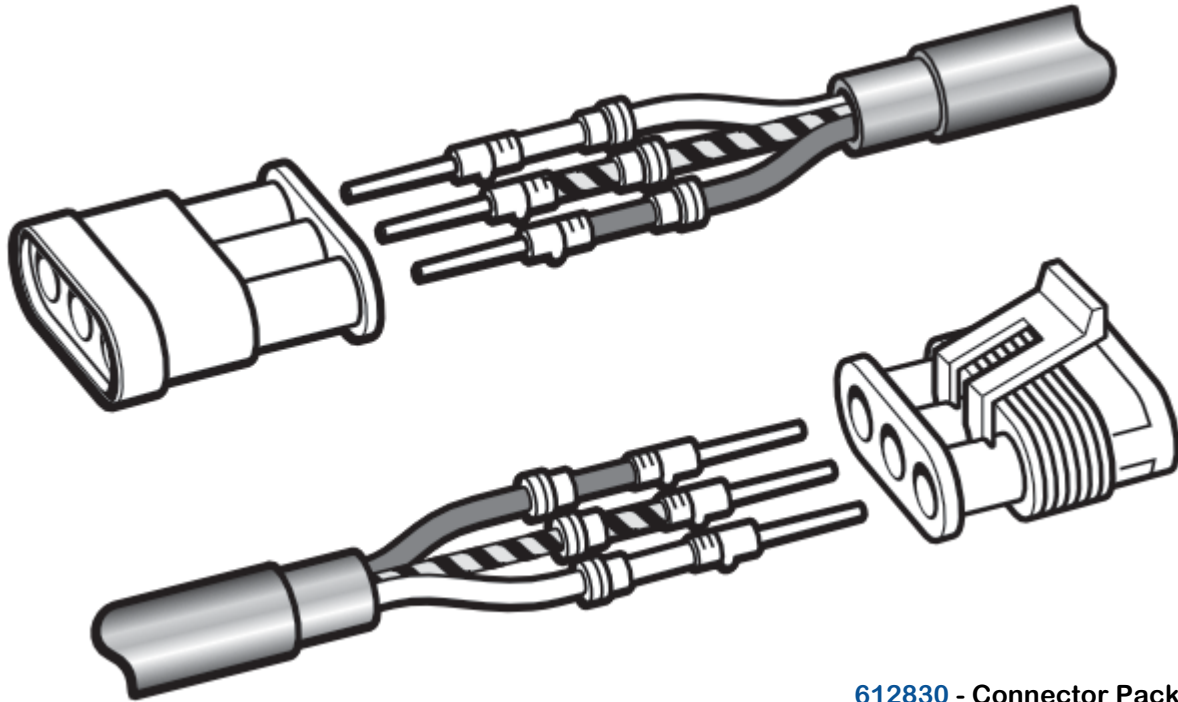

PULSATOR CONNECTOR

[612830](#) - Connector Pack